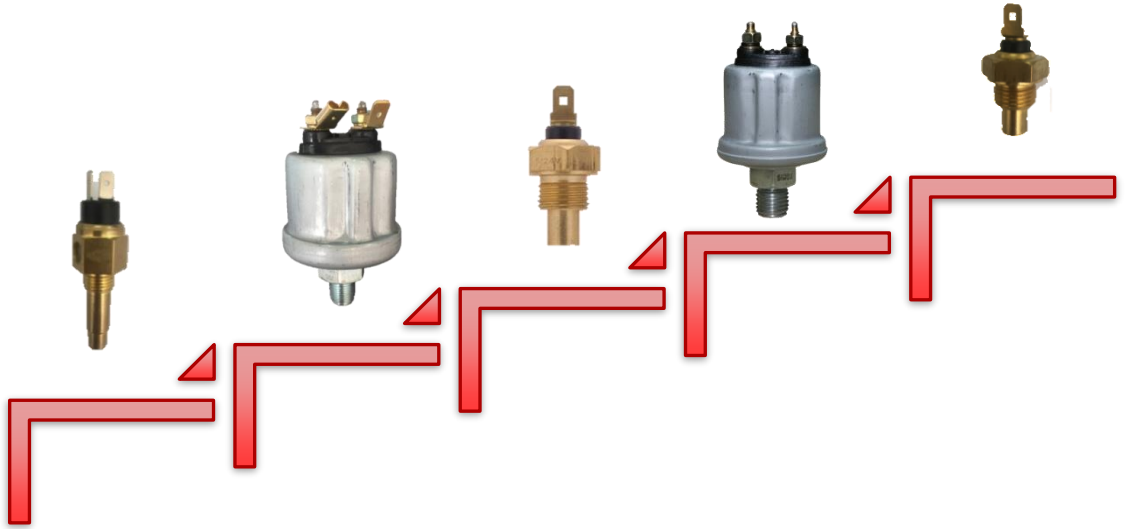

SENSORS

SİMGGA MEKANİK ALETLER A.Ş.

OIL SENSOR (6-24 VOLT)

	CODE	PRODUCT
	TMY0001	MERCEDES 0-5 BAR DOUBLE CONN. THREAD:M18x1,5

	CODE	PRODUCT
	TMY0002	BMC FATİH 0-7 BAR DOUBLE CONN. THREAD:NPT 1/8

	CODE	PRODUCT
	TMY0003	SCANIA 0-10 BAR DOUBLE CONN THREAD: M14x1,5

	CODE	PRODUCT
	TMY0004	0-10 BAR DOUBLE CONN. THREAD: 1/8

	CODE	PRODUCT
	TMY0005	0-5 BAR SINGLE CONN. THREAD: M14x1,5 MBT-UNIMOG

	CODE	PRODUCT
	TMY0007	0-10 BAR DOUBLE CONN. WITH SCREW THREAD: 1/8 NPT

	CODE	PRODUCT
	TMH0003	MERCEDES HEAT SENSOR DOUBLE CONN. THREAD: M14x1,5

	CODE	PRODUCT
	TMH0004	MERCEDES HEAT SENSOR DOUBLE CONN. M14x1,5 – SHORT THREAD

	CODE	PRODUCT
	TMH0006	BMC FATİH HEAT SENSOR 120C DOUBLE CONN. THREAD: 5/8 - 18 UNF

	CODE	PRODUCT
	TMH0008	CREYSLER HEAT SENSOR THREAD: M16x1,5 DİŞ

	CODE	PRODUCT
	TMH0010	BMC FATİH HEAT SENSOR DOUBLE CONN. THREAD: 1/2 NPT

**CODE****PRODUCT**

TMH0007

**FORD KARGO
HEAT SENSOR OTOSAN- 120C
THREAD: 1/8 - 27****CODE****PRODUCT**

TMH0002

**FIAT -İVECO –
HEAT SENSOR OTOYOL-
SINGLE CONN. 120C
THREAD: M16X1,5****CODE****PRODUCT**