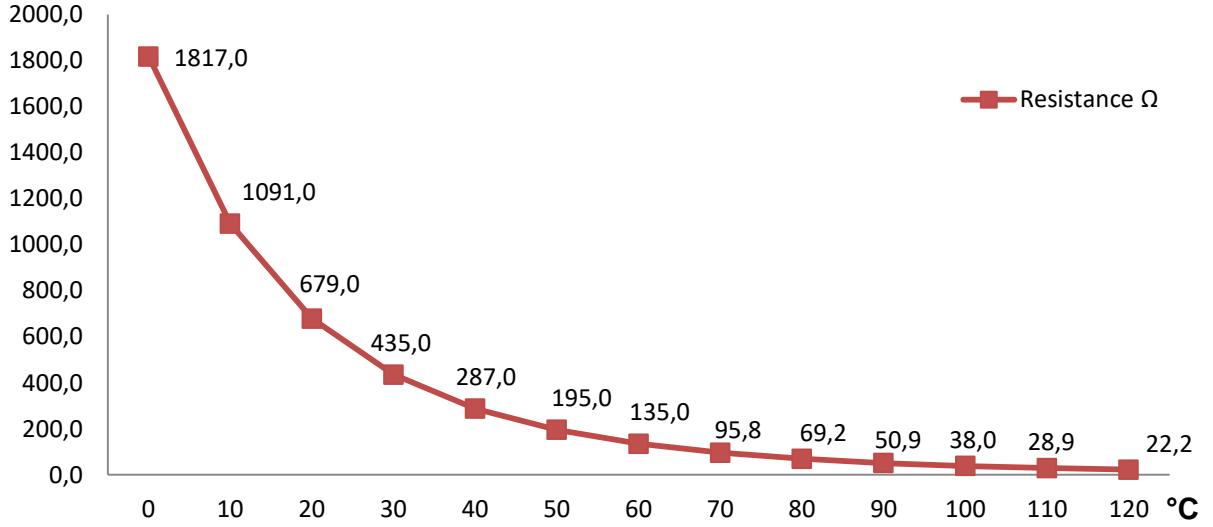

HEAT SENSOR VALUES

Temperature °C	Resistance Ω
0	1817,0
5	1401,0
10	1091,0
15	857,0
20	679,0
25	542,0
30	435,0
35	353,0
40	287,0
45	236,0
50	195,0
55	162,0
60	135,0

Temperature °C	Resistance Ω
65	113,0
70	95,8
75	81,2
80	69,2
85	59,2
90	50,9
95	43,9
100	38,0
105	33,1
110	28,9
115	25,3
120	22,2