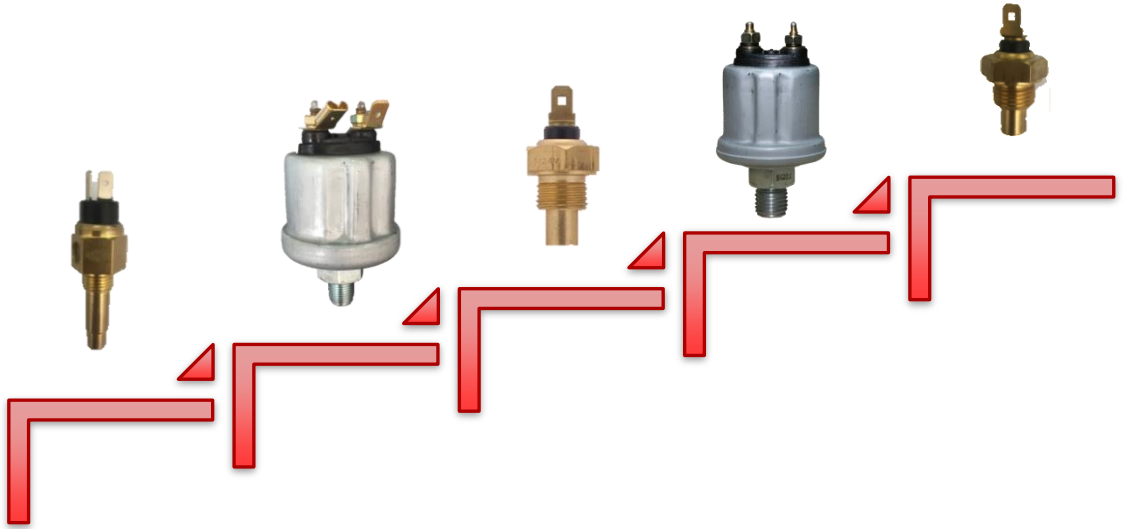

SENSORS

SİMGA MEKANİK ALETLER A.Ş.

OIL SENSOR (6-24 VOLT)

	CODE	PRODUCT
	TMY0001	MERCEDES 0-5 BAR DOUBLE CONN. THREAD:M18x1,5

	CODE	PRODUCT
	TMY0002	BMC FATİH 0-7 BAR DOUBLE CONN. THREAD:NPT 1/8

	CODE	PRODUCT
	TMY0003	SCANIA 0-10 BAR DOUBLE CONN THREAD: M14x1,5

	CODE	PRODUCT
	TMY0004	0-10 BAR DOUBLE CONN. THREAD: 1/8

	CODE	PRODUCT
	TMY0005	0-5 BAR SINGLE CONN. THREAD: M14x1,5 MBT-UNIMOG

HEAT SENSOR – WITHOUT SENSOR (6-24 VOLT)

	CODE	PRODUCT
	TMH0007	FORD KARGO HEAT SENSOR OTOSAN- 120C THREAD: 1/8 - 27

	CODE	PRODUCT
	TMH0002	FIAT -İVECO – HEAT SENSOR OTOYOL- SINGLE CONN. 120C THREAD: M16X1,5

	CODE	PRODUCT
	TMH0005	150C HEAT SENSOR SINGLE CONN. THREAD: M14x1,5

	CODE	PRODUCT
	TMH0001	M.F. TRACTOR HEAT SENSOR SINGLE CONN. 120C THREAD: 5/8 - 18